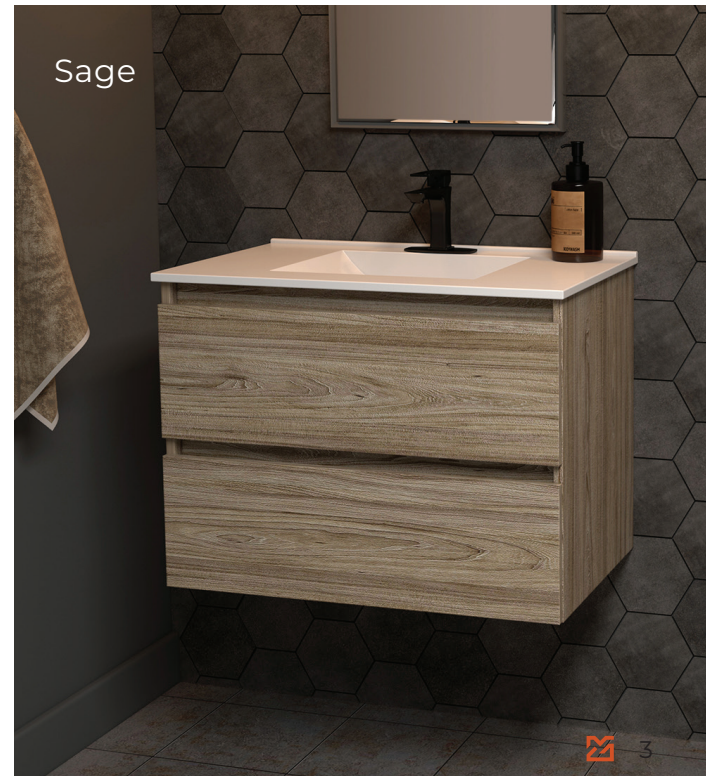

Blackthorn

Devonshire

Gabrielle

Boulevard

Daisy White Vanity Top

Our trending designs are bold and unique, perfect for one-of-a-kind spaces and making a statement.

Sage

COMPACT, MODERN & MINIMAL

When designing for a condo, powder room, or tight space, we know the importance of balancing maximum functionality with minimal square footage. Our compact vanities are made with space-saving features like handle-less doors, plus storage-maximizing features like full-depth drawers. We offer floating vanity designs for more floor space and a spacious feel.

A twist on the classic pedestal sink. A full-size bowl is paired with a narrow base cabinet—for added storage without sacrificing floor or sink space.

Sleek, sharp, and minimalist, our modern vanities are more than meets the eye. They're as functional as they are beautiful, with soft-close doors for peace and quiet, extra-deep drawers for storing bottles and supplies, and durable painted finishes that withstand the trials of daily use.

MODERN FARMHOUSE

Charming and inviting, our modern farmhouse vanities bring a rustic coziness to your bath or powder room. Natural materials and finishes come together with unique features like barn doors, apron-front sinks, and textured surfaces.